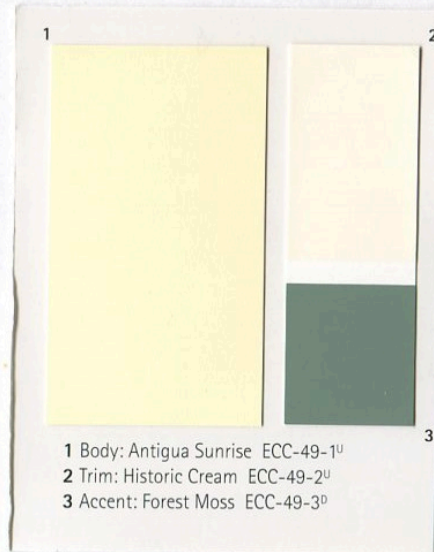

BEHR

Approved House/Trim Colors available from Home Depot® Updated February 2013