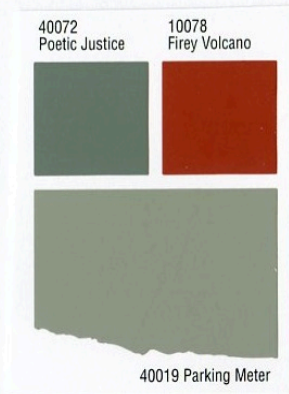

VALSPAR MEDALION

Approved House/Trim Colors Available from Lowes® Updated February 2013