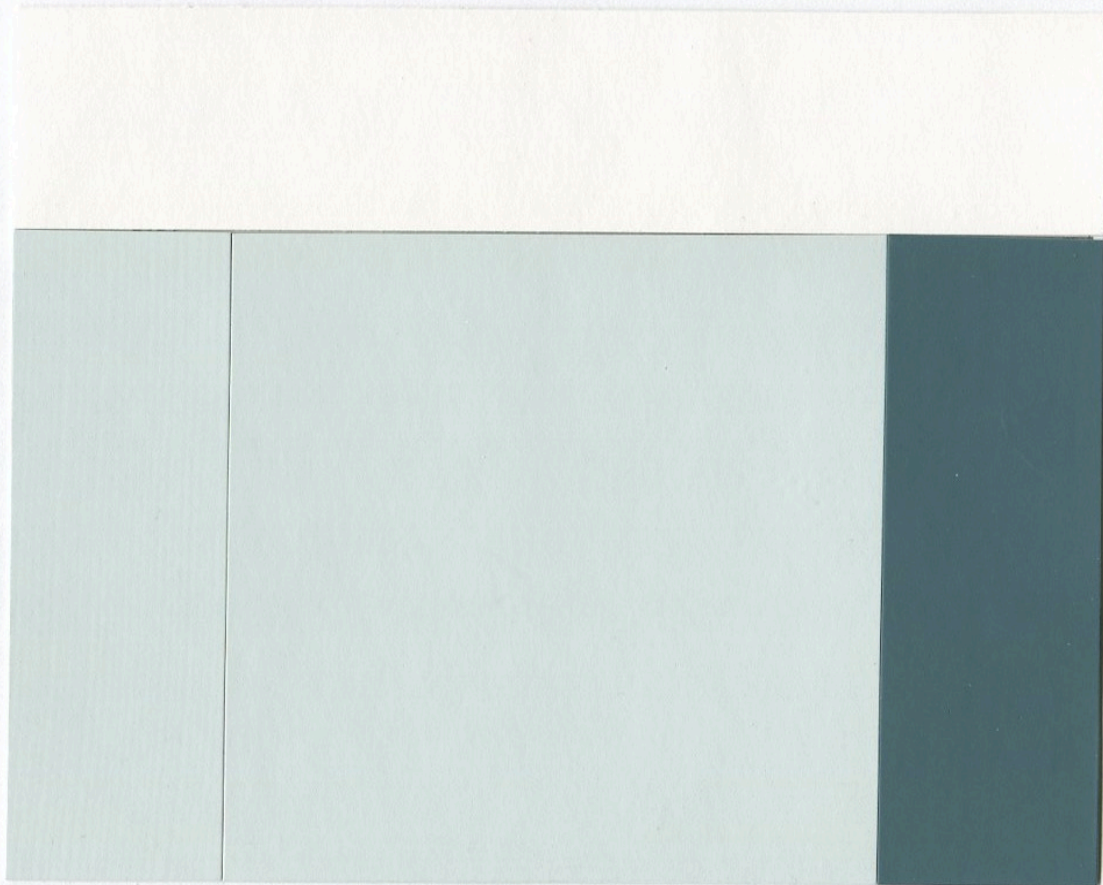

Garage Door
DESIGNER GRAY
8581W

4

Front Door
GUARDSMAN GRAY
E132-H-6

97-13

AMERICAN HERITAGE HOMES
Heritage Place

Note: The colors displayed are actual paint samples of the colors applied to the home. However these samples are subject to the effects of age, temperature, and other factors beyond our control. The human eye's perception of these colors when applied to the home can vary due to surface texture of the substrate, product gloss, application method, lighting, and reflections.