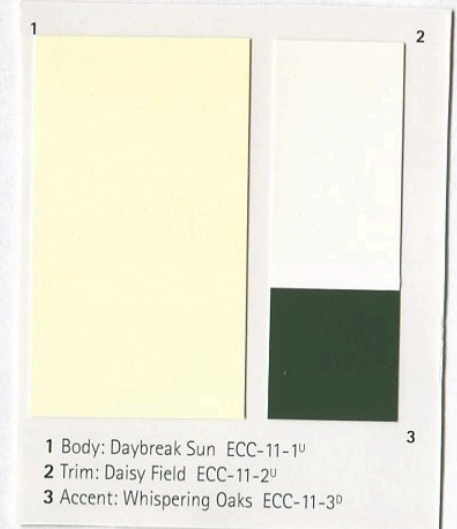

BEHR

Approved House/Trim Colors available from Home Depot® Updated February 2013