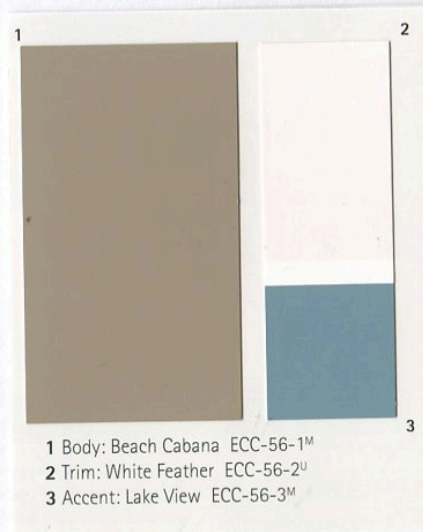

BEHR

Approved House/Trim Colors available from Home Depot® Updated February 2013