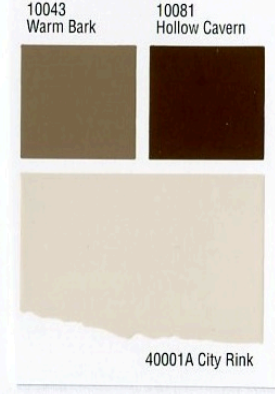

Soft Moss

Mint Tint

Misty Day*

Laurel

VALSPAR MEDALION

Approved House/Trim Colors Available from Lowes® Updated February 2013

Porcelain Doll	Milk Froth	Salt Crystal	High-Hiding White
Polar Bear	Cotton Buds	Winter Fox	Cut Marble
Butter Cream Cookies	Bamboo Shoots	Greco Columns	Powder Snow
Bridal Veil	Dry Heat	Peeled Almond	Glacier Melt
White Peach	Sheer Wings	Soft Croissant	Silver Reflection
Cashew Shell	Cream in My Tea	Bunny Tail	Up in the Air
Washed Sea Shell	Honey Wood	Unicorn Mane	Clear Glass Tile
Natural Brush	Organic Eggshell	June Dew	Hot Tub Bubbles